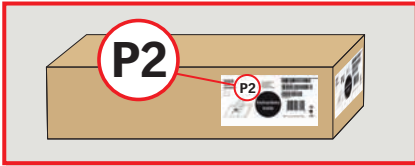

# VELUX INTEGRA® Solar SSLS/SSSS/MSLS

x2

x2

x2

Torx 20

Ø 2 mm

Torx 20

Ø 2 mm