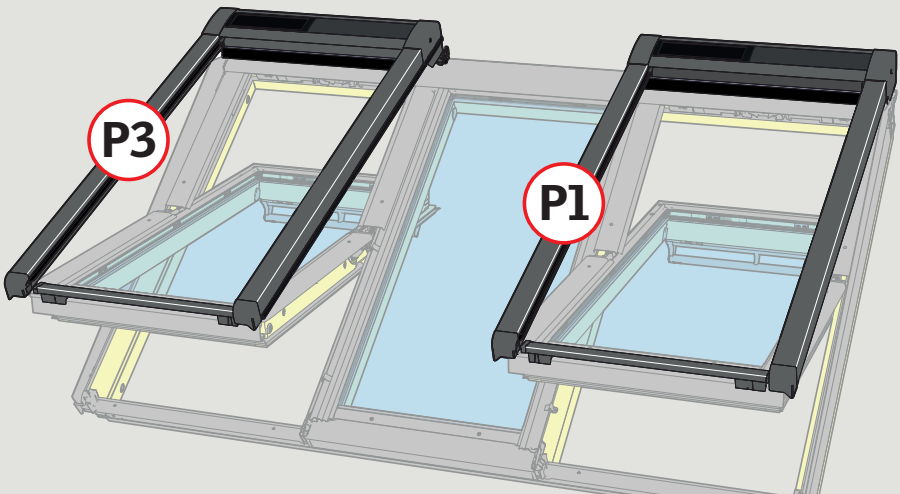

Pages 13-25