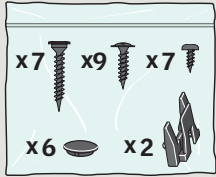

# VELUX INTEGRA® Solar SSLS/SSSS/MSLS

x2

x2

x2

Torx 20

Ø 2 mm

Torx 20

Ø 2 mm