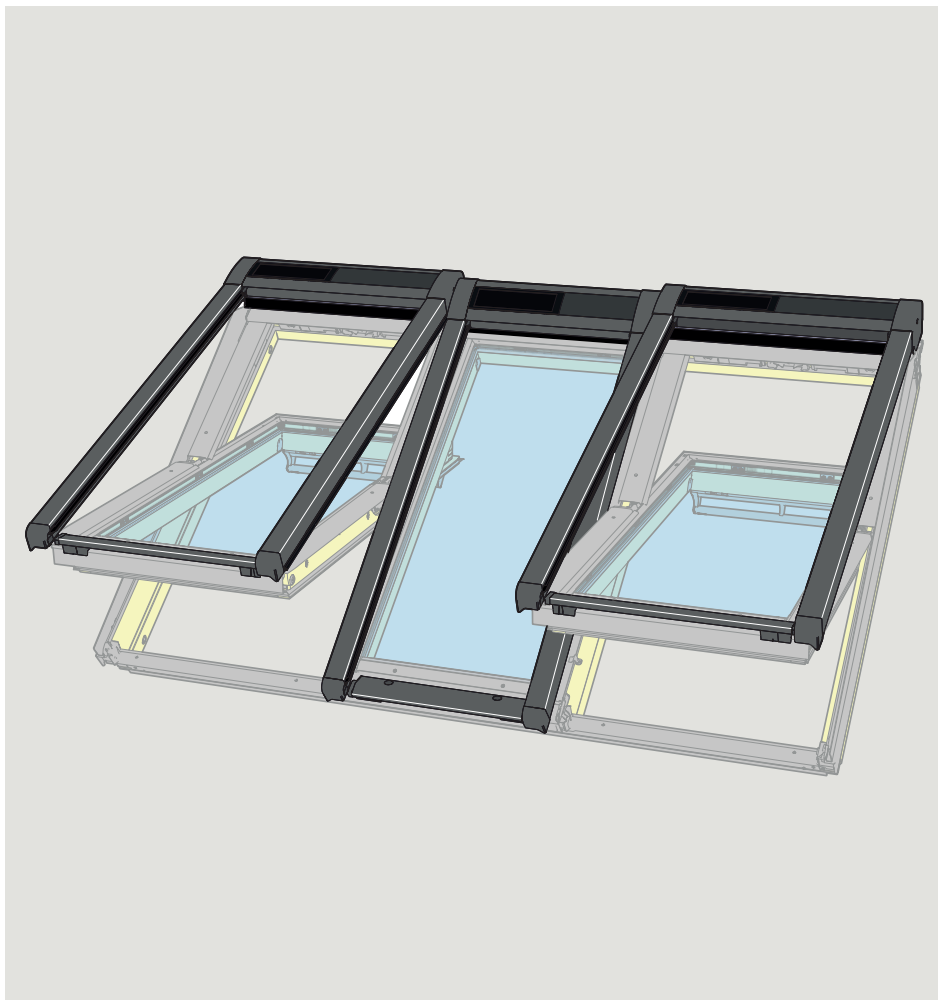

# VELUX INTEGRA® Solar SSLS/SSSS/MSLS

x2

x2

x2

Torx 20

Ø 2 mm

Torx 20

Ø 2 mm