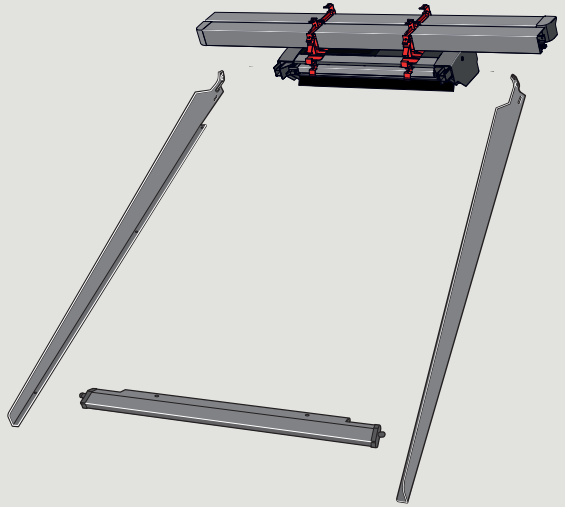

# VELUX INTEGRA® Solar SSLS/SSSS/MSLS

x2

x2

x2

Torx 20

Ø 2 mm

Torx 20

Ø 2 mm