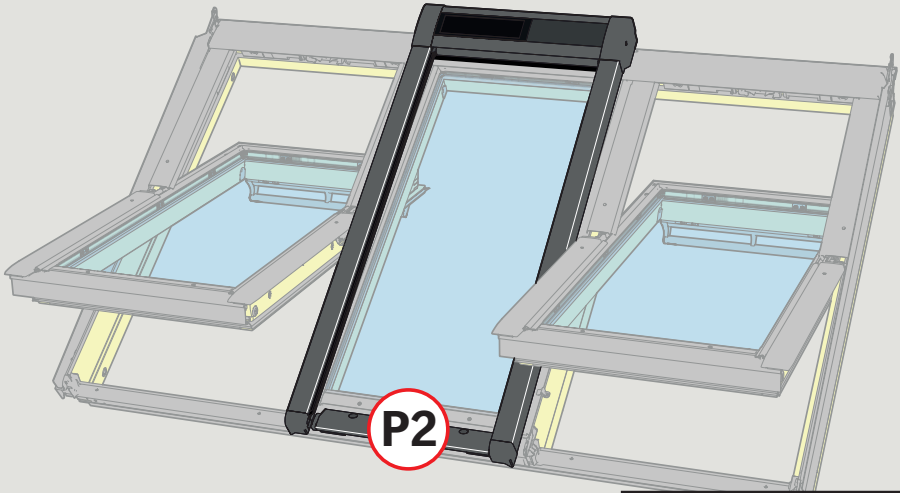

# VELUX INTEGRA® Solar SSLS/SSSS/MSLS

x2

x2

x2

Torx 20

Ø 2 mm

Torx 20

Ø 2 mm