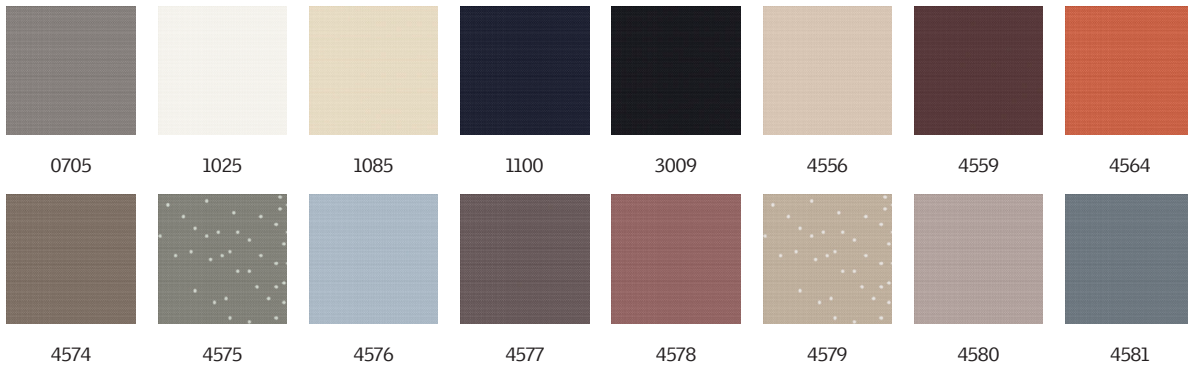

VELUX blackout roller blind DKL

VELUX®

VELUX blackout roller blind let you enjoy a good night's sleep by delivering the best blackout effect on the market. They create a light-proof seal for total darkness anytime, day or night. The slimline design secures smooth operation and a stylish look. VELUX blackout blinds fit perfectly with your VELUX roof windows and come in a wide range of stylish colours and elegant patterns to complement your interior.

Colours and patterns

VELUX interior blinds are available in a wide range of colours and designs. However, a few blind variants are only available in a limited range of colours. Each colour and design option has a unique code. Add the code of your choice to the relevant blind type when ordering your products.