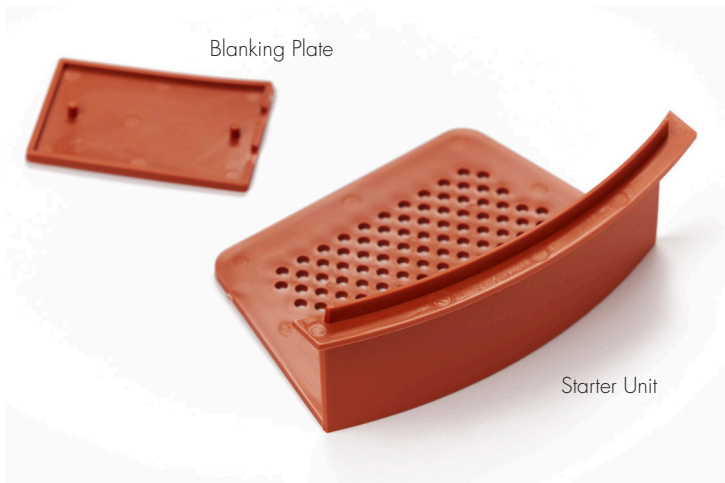

STARTER UNITS & BLANKING PLATES

Blanking Plate

Starter Unit

PRODUCT: STARTER UNITS & BLANKING PLATES (PACK)
Pack contains: 2 Starter Units and 2 Blanking Plates

PRODUCT CODE: EASYVERGEU/BL/PCK (Black)
EASYVERGEU/G/PCK (Grey)
EASYVERGEU/B/PCK (Brown)
EASYVERGEU/T/PCK (Terracotta)

PURPOSE: Our unique starter unit includes a verge end closure and a blanking cap to ensure a secure, infestation free and aesthetically pleasing finish. For use in both new build and refurbishment application, the unit is UV stable and available in 4 colours.

BENEFITS:

- Eliminates infestation from birds and small animals
- Aesthetically pleasing finish to the Verge System
- Weather resistant and UV stable

Starter Unit

RELATED PRODUCTS:

- Verge Units
- Half Round Ridge Caps
- Angled Ridge Caps

COLOUR: Black, Grey, Brown & Terracotta

MATERIAL: Polypropylene

MINIMUM PITCH: 15°

MAXIMUM PITCH: 55°

STANDARDS:

- BS 5534 For Mechanical Fixing
- BS 8612 For Performance

UV STABLE: Yes

PACKAGING WIDTH: 250mm