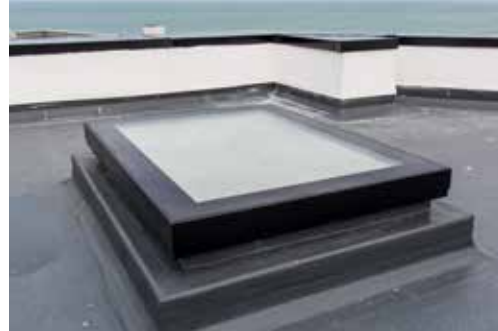

Hi-Lights Mardome Glass Range

MARDOME FLAT GLASS on builders upstand, opening and non-opening.

Double glazed thermally
efficient flat glass rooflight
Direct fix silver frame unit
Non opening and
powered opening

Mardome Glass on Builders Upstand

Code	PG	Disc	Product Description	Size mm	Price £
MG001	73	928	Mardome Glass on Builders Upstand	600 x 600	640.00
MG002	73	928	Mardome Glass on Builders Upstand	600 x 900	698.00
MG003	73	928	Mardome Glass on Builders Upstand	750 x 750	707.00
MG004	73	928	Mardome Glass on Builders Upstand	900 x 900	840.00
MG005	73	928	Mardome Glass on Builders Upstand	1050 x 1050	979.00
MG006	73	928	Mardome Glass on Builders Upstand	1200 x 1200	1134.00

Mardome Glass on Builders Upstand with Powered Opening

Code	PG	Disc	Product Description	Size mm	Price £
MG013	73	928	Mardome Glass on Builders Upstand with Powered Opening	600 x 600	1022.00
MG014	73	928	Mardome Glass on Builders Upstand with Powered Opening	600 x 900	1092.00
MG015	73	928	Mardome Glass on Builders Upstand with Powered Opening	750 x 750	1101.00
MG016	73	928	Mardome Glass on Builders Upstand with Powered Opening	900 x 900	1233.00
MG017	73	928	Mardome Glass on Builders Upstand with Powered Opening	1050 x 1050	1753.00
MG018	73	928	Mardome Glass on Builders Upstand with Powered Opening	1200 x 1200	1930.00