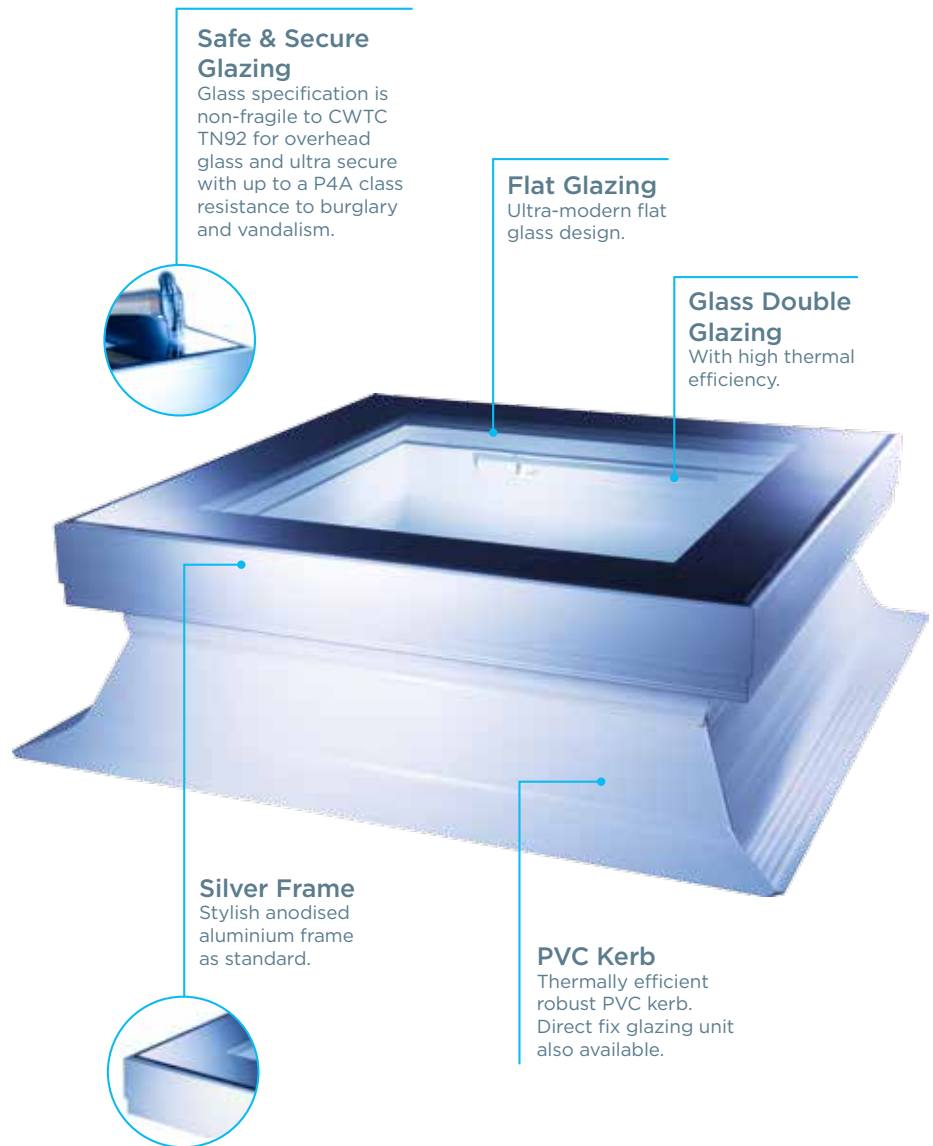

## Mardome Glass Features

- Highly desirable flat glass design.
- Double glazed thermally efficient rooflight.
- Suitable for flat and low pitched roofs.
- Choice of non-opening and powered opening options.
- Can be supplied with a PVC kerb or to fix directly to a builders upstand.
- Glass specification is non fragile to CWCT TN92 for overhead glass.
- Ultra secure with up to a P4A class resistance to burglary and vandalism.
- Range of fixing, ventilation and opening options.

**The Hi-Lights range** of Flat Glass rooflights has been hand-picked to provide a selection of high quality rooflight options in 6 key sizes from 600x600mm to 1200x1200mm, which satisfy the requirements of most projects and will be delivered within 6-8 days of placing the order.

## Flat Glass Rooflight

Designed to perform

Featuring a ultra-modern flat glass design, Mardome Glass is a thermally efficient double glazed rooflight featuring a silver anodized aluminium frame, which combines to deliver high end design and the very best standards in security and safety. A selection of options are available through the Mardome Hi-Lights collection with wider range of options available through special order - visit [www.arielplastics.com](http://www.arielplastics.com) for more information.